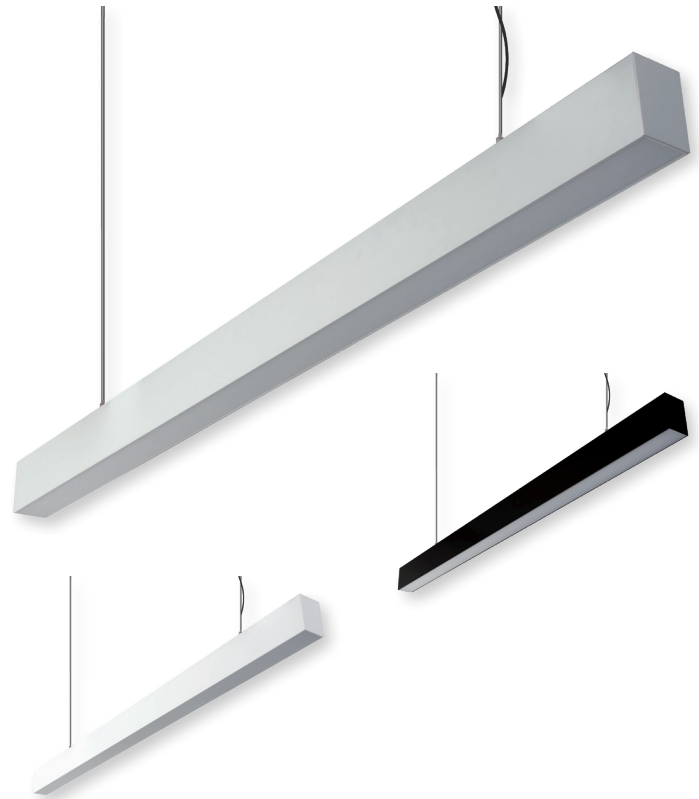

MAXI 50 1.2m Series LED Linear Pendants

Description

The Maxi-50 Down suspension pendant is designed to suit commercial and residential applications, this profile system incorporates an extruded aluminium body with flat PMMA diffuser, and PLEX-COB-20W LED Strip. The system offers many additional options such as DALI dimming and Emergency function upon request. Available in 1.2M, 1.7M and 2.4M.

- Profile includes Driver and PLEX-COB-20W LED Strip.
- Aluminium profile and diffuser.
- Inbuilt LED Driver.
- Adjustable length 3m wire suspension.
- Complete with 3m clear power cable.
- Made to order in Australia from local and imported components.
- CRI90
- IP20 Indoor Use Only.

Specification Features

Input Voltage:	240V AC
IP rating (IP):	IP20
Power (W):	24W
Lumens (lm):	Warm White 3000K - 2160lm Neutral White 4000K - 2400lm
LED type:	COB Strip
CCT:	3000K - 4000K
CRI:	≥90
Beam angle (°):	120°
Dimmable:	Yes
Lifespan (hrs):	50,000hrs