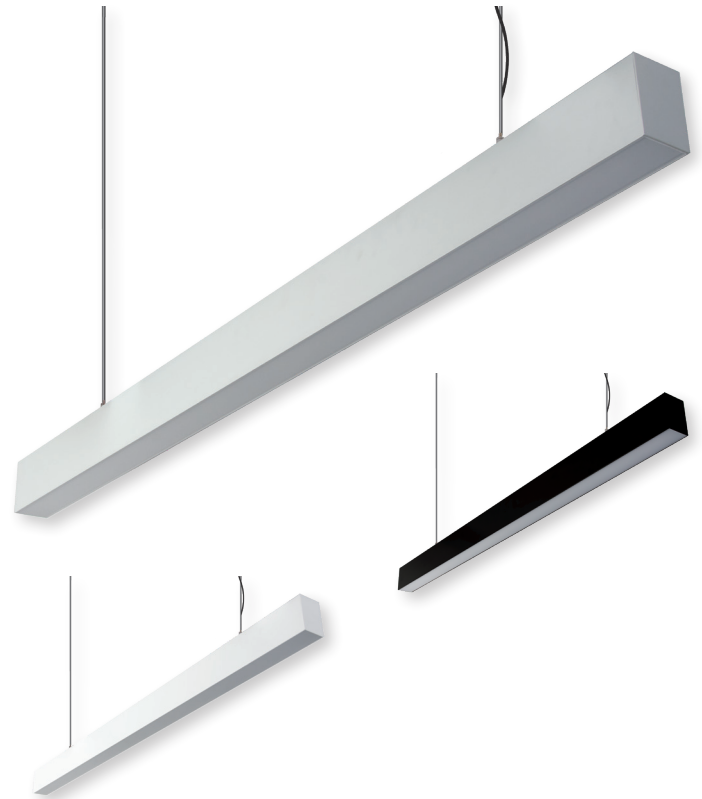

MAXI 50 2.4m Series LED Linear Pendants

Description

The Maxi-50 Down suspension pendant is designed to suit commercial and residential applications, this profile system incorporates an extruded aluminium body with flat PMMA diffuser, and PLEX-COB-20W LED Strip. The system offers many additional options such as DALI dimming and Emergency function upon request. Available in 1.2M, 1.7M and 2.4M.

- Profile includes Driver and PLEX-COB-20W LED Strip.
- Aluminium profile and diffuser.
- Inbuilt LED Driver.
- Adjustable length 3m wire suspension.
- Complete with 3m clear power cable.
- Made to order in Australia from local and imported components.
- CRI90
- IP20 Indoor Use Only.

Specification Features

Input Voltage:	240V AC
IP rating (IP):	IP20
Power (W):	48W
Lumens (lm):	Warm White 3000K - 4320lm Neutral White 4000K - 4800lm
LED type:	COB Strip
CCT:	3000K - 4000K
CRI:	≥90
Beam angle (°):	120°
Dimmable:	Yes
Lifespan (hrs):	50,000hrs