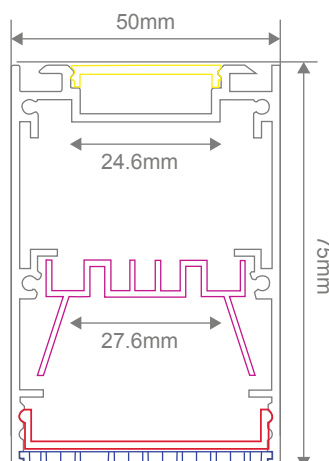

Diagrams / Additional

Item No.	Variant			Diffuser	CCT
	Wht	Blk	Alu		
MAXI-50-1.7M	30545	30552	30538	Prismatic	3000K
	30546	30553	30539	Frosted	
	30547	30554	30540	Honeycomb	
	30548	30555	30541	Opal	
	30549	30556	30542	Black	
	30550	30557	30543	Clear	
MAXI-50-1.7M	30566	30573	30559	Frosted	4000K
	30567	30574	30560	Prismatic	
	30568	30575	30561	Honeycomb	
	30569	30576	30562	Opal	
	30570	30577	30563	Black	
	30571	30578	30564	Clear