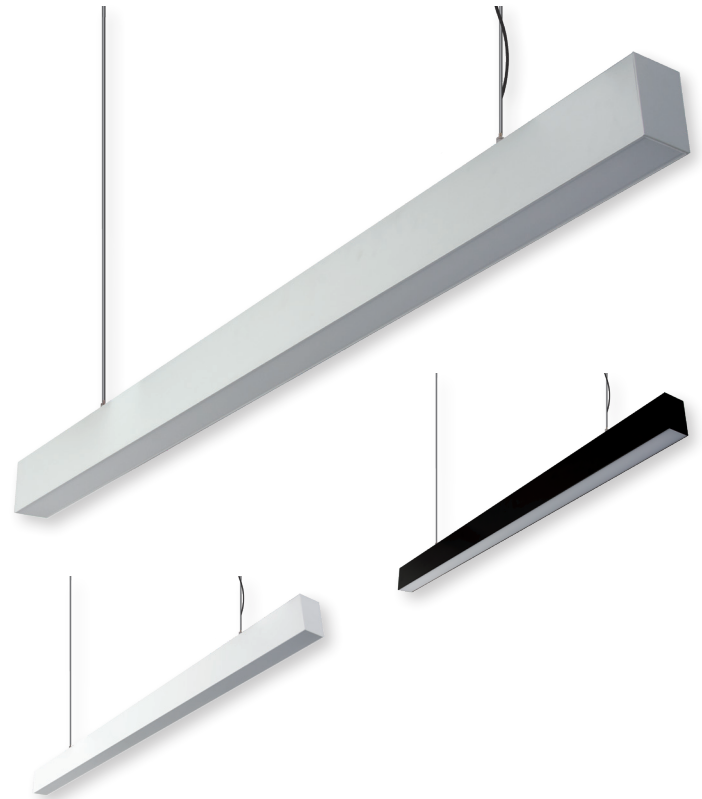

MAXI 50 1.7m Series LED Linear Pendants

Description

The Maxi-50 Down suspension pendant is designed to suit commercial and residential applications, this profile system incorporates an extruded aluminium body with flat PMMA diffuser, and PLEX-COB-20W LED Strip. The system offers many additional options such as DALI dimming and Emergency function upon request. Available in 1.2M, 1.7M and 2.4M.

- Profile includes Driver and PLEX-COB-20W LED Strip.
- Aluminium profile and diffuser.
- Inbuilt LED Driver.
- Adjustable length 3m wire suspension.
- Complete with 3m clear power cable.
- Made to order in Australia from local and imported components.
- CRI90
- IP20 Indoor Use Only.

Specification Features

Input Voltage:	240V AC
IP rating (IP):	IP20
Power (W):	34W
Lumens (lm):	Warm White 3000K - 3060lm Neutral White 4000K - 3400lm
LED type:	COB Strip
CCT:	3000K - 4000K
CRI:	≥90
Beam angle (°):	120°
Dimmable:	Yes
Lifespan (hrs):	50,000hrs