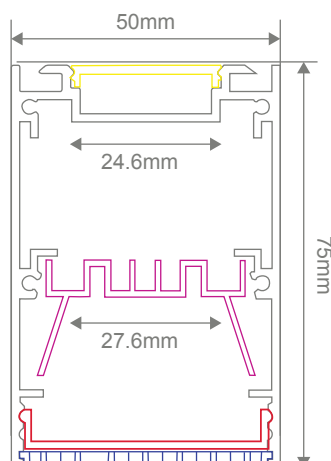

Diagrams / Additional

Item No.	Variant			Diffuser	CCT
	Wht	Blk	Alu		
MAXI-50-1.2M	30503	30510	30496	Prismatic	3000K
	30504	30511	30497	Frosted	
	30505	30512	30498	Honeycomb	
	30506	30513	30499	Opal	
	30507	30514	30500	Black	
	30508	30515	30501	Clear	
MAXI-50-1.2M	30524	30531	30517	Frosted	4000K
	30525	30532	30518	Prismatic	
	30526	30533	30519	Honeycomb	
	30527	30534	30520	Opal	
	30528	30535	30521	Black	
	30529	30536	30522	Clear