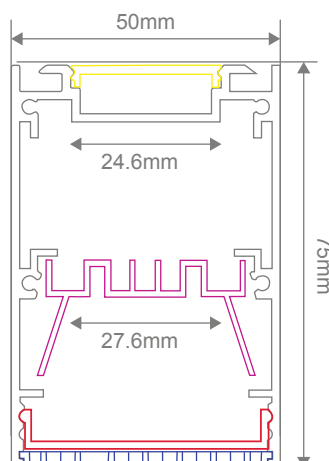

Diagrams / Additional

Item No.	Variant			Diffuser	CCT
	Wht	Blk	Alu		
MAXI-50-2.4M	30587	30594	30580	Prismatic	3000K
	30588	30595	30581	Frosted	
	30589	30596	30582	Honeycomb	
	30590	30597	30583	Opal	
	30591	30598	30584	Black	
	30592	30599	30585	Clear	
MAXI-50-2.4M	30608	30615	30601	Frosted	4000K
	30609	30616	30602	Prismatic	
	30610	30617	30603	Honeycomb	
	30611	30618	30604	Opal	
	30612	30619	30605	Black	
	30613	30620	30606	Clear